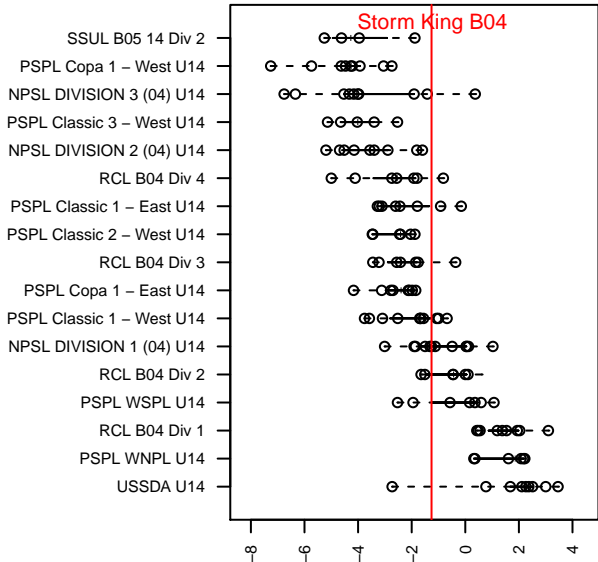

Storm King B04

Storm King SC
Port Angeles, WA
B04 total strength=1163
attack=6.33 defense=1.96
fall league = NPSL DIVISION 1 (04) U14

alt names used:
Storm King B04 Lightning
Storm King Lightning

Venues played:
2017 Xtreme Cup BU14 Silver
2017 NPSL DIVISION 1 (04) U14

**attack and defense variance (black dot)
relative to other teams
and top 10 in region**

**attack and defense rating
relative to others at age
and all opponents in last 13 months**

Performance relative to 13 month average