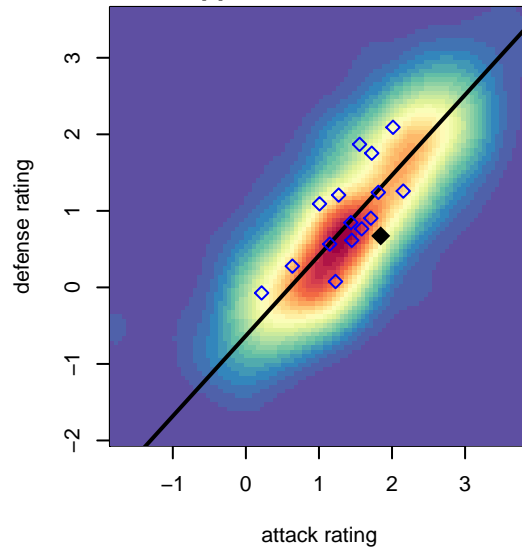

Storm King B04

Storm King SC
Port Angeles, WA
B04 total strength=1163
attack=6.33 defense=1.96
fall league = NPSL DIVISION 1 (04) U14

alt names used:
Storm King B04 Lightning
Storm King Lightning

Venues played:
2017 Xtreme Cup BU14 Silver
2017 NPSL DIVISION 1 (04) U14

**attack and defense variance (black dot)
relative to other teams
and top 10 in region**

**attack and defense rating
relative to others at age
and all opponents in last 13 months**

Performance relative to 13 month average