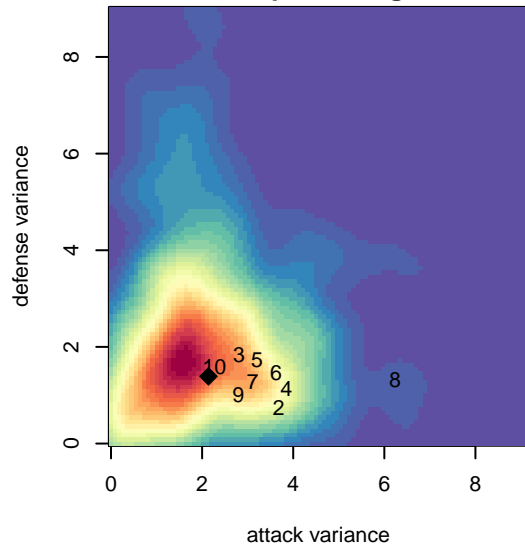

Storm King B04

Storm King SC
Port Angeles, WA
B04 total strength=1163
attack=6.33 defense=1.96
fall league = NPSL DIVISION 1 (04) U14

alt names used:
Storm King B04 Lightning
Storm King Lightning

Venues played:
2017 Xtreme Cup BU14 Silver
2017 NPSL DIVISION 1 (04) U14

**attack and defense variance (black dot)
relative to other teams
and top 10 in region**

**attack and defense rating
relative to others at age
and all opponents in last 13 months**

Performance relative to 13 month average